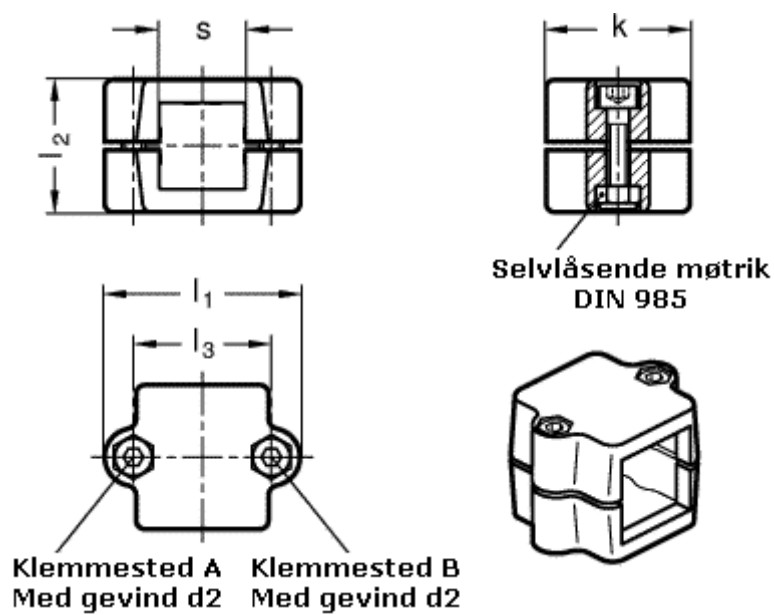

Article number: 20241V45312SW
Description: E+G Tube connector
GN 241-V45-31-SW

Measures

d2 = M10

k = 76

l1 = 98

l2 = 70

l3 = 73

s = 45